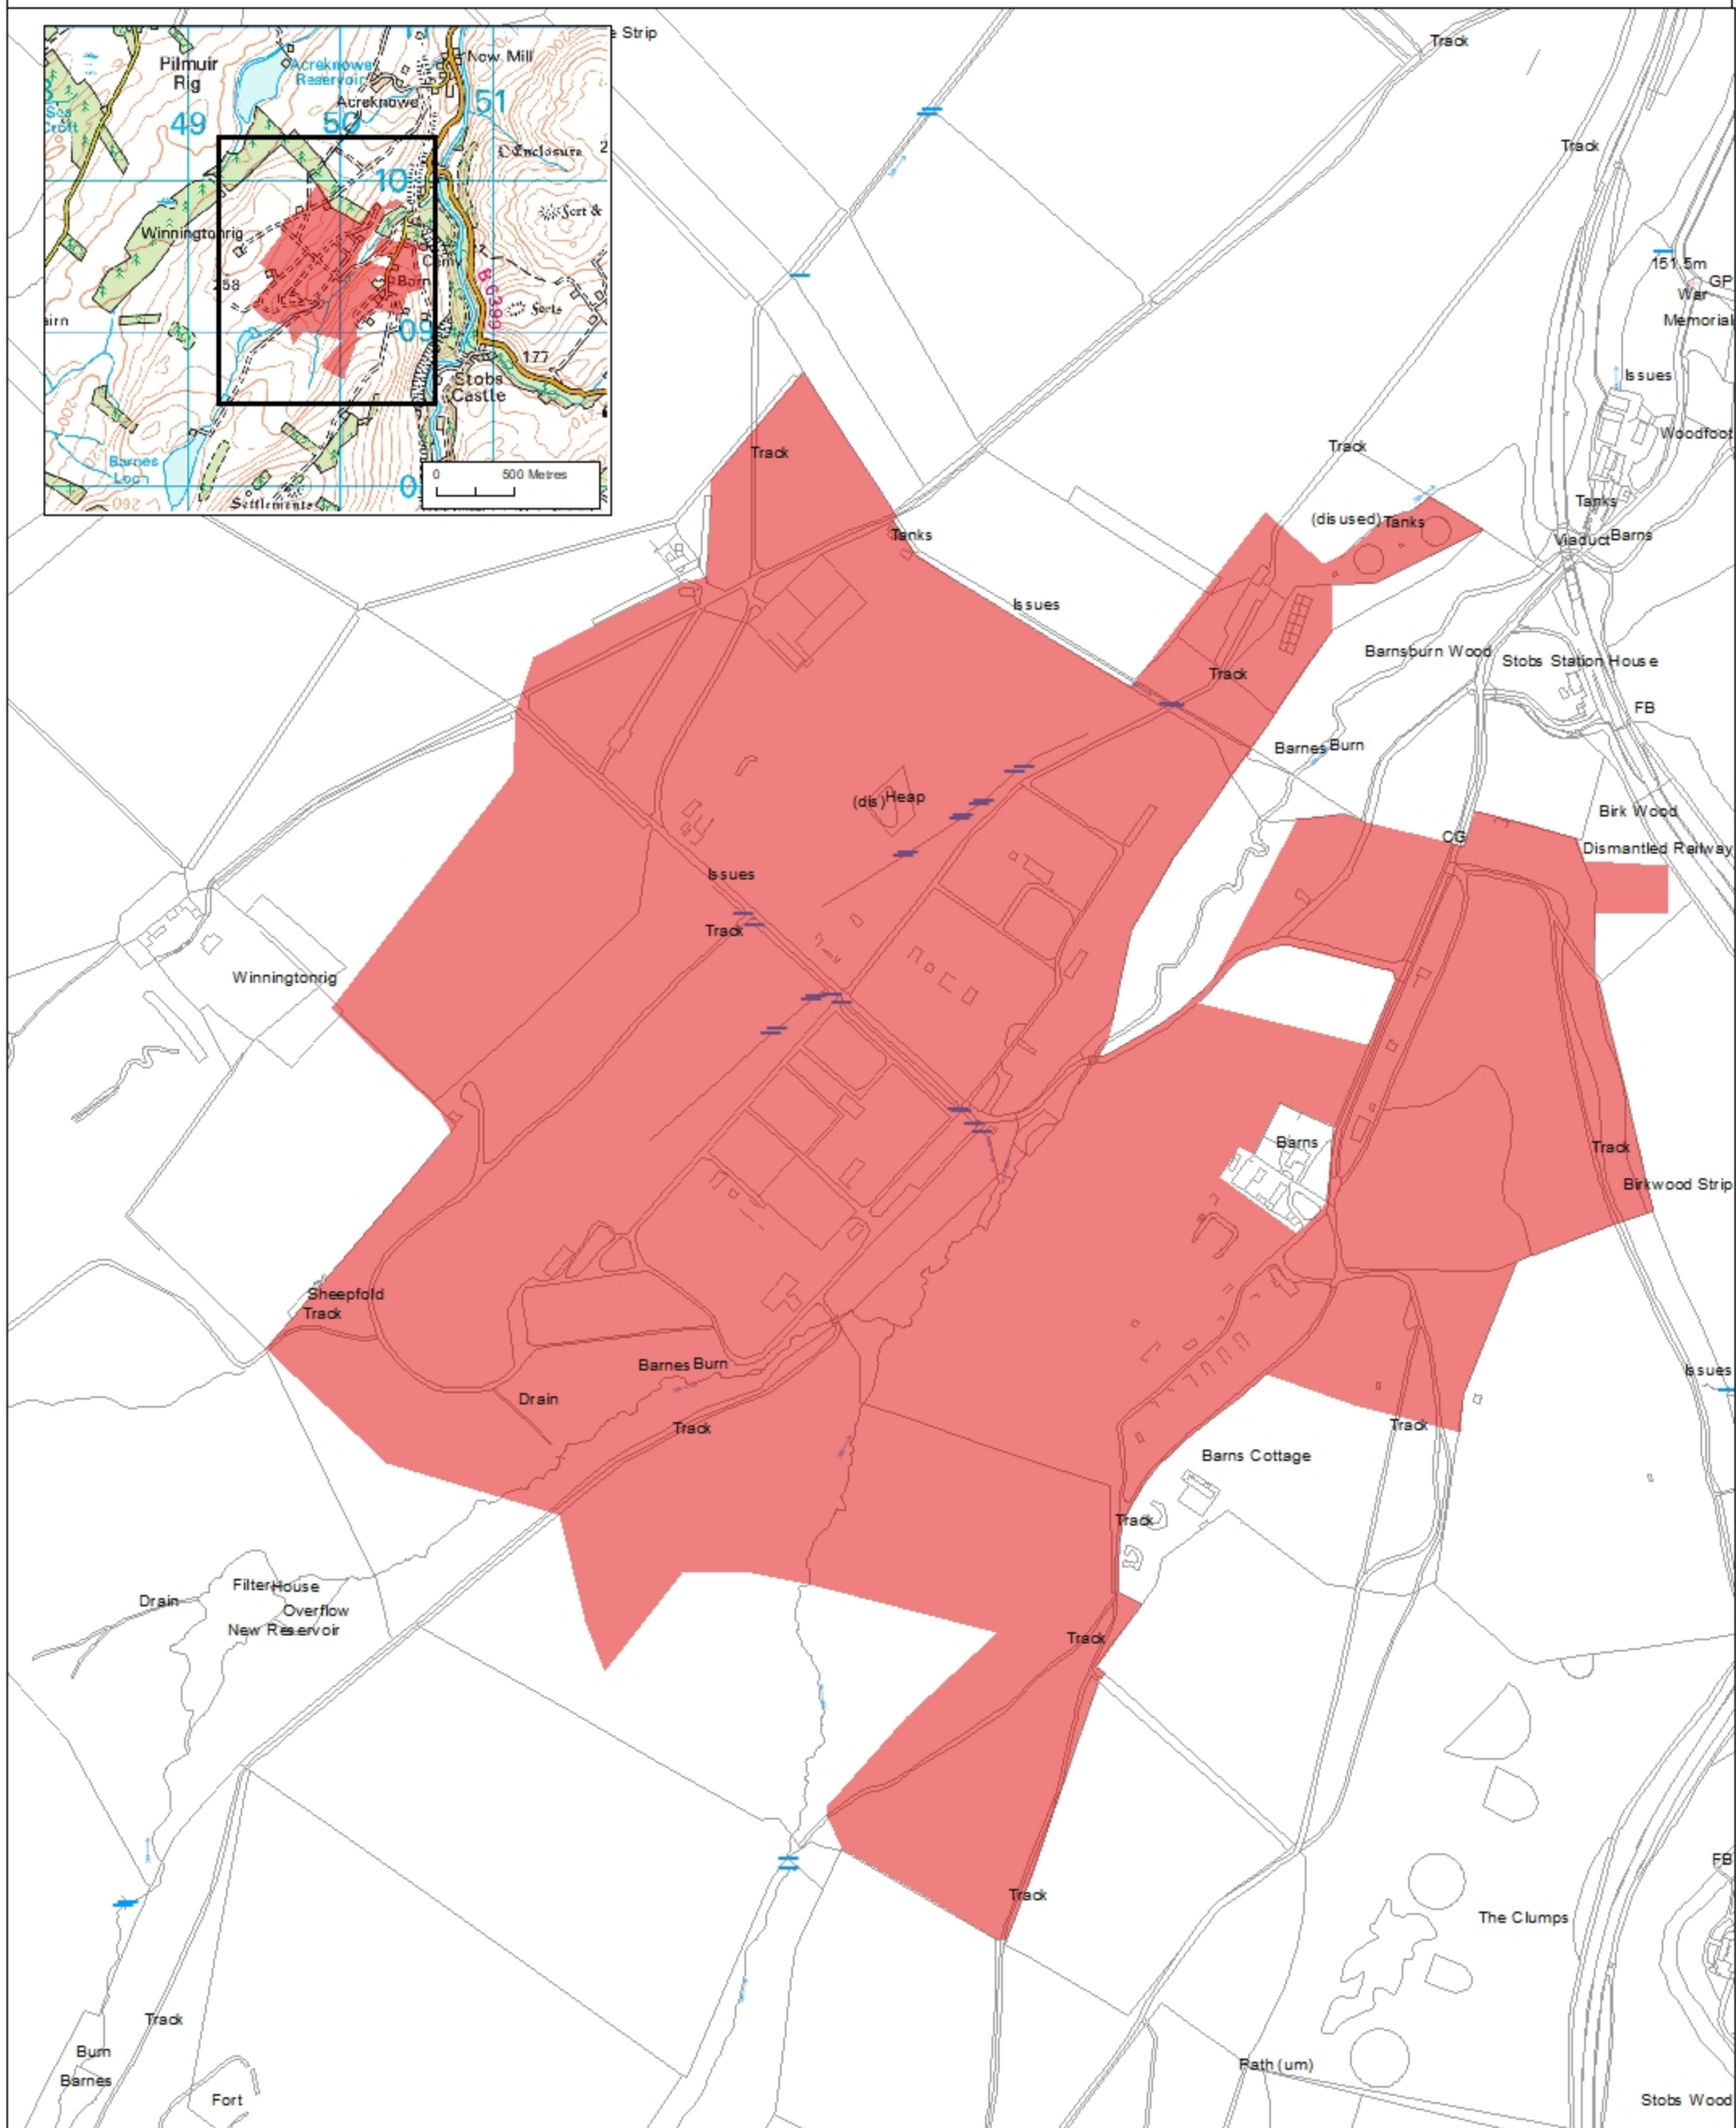

This is the plan referred to in the entry in the Schedule affecting:
 Stobs Camp, prisoner of war camp and cemetery, military training camp and trenches, Stobs

Designation Reference: SM13767
 Stobs Camp, prisoner of war camp and cemetery, military training camp and trenches, Stobs

Parish: Covers
 Scheduled Area

 Map Sheet(s):
 NT40NE

Scale: 1:5,000

Contains Historic Environment Scotland and Ordnance Survey Data © Historic Environment Scotland © Crown copyright and database rights 2022 Ordnance Survey [100057073]
 Ordnance Survey Data
 You are permitted to use this data solely to enable you to respond to, or interact with, the organisation that provided you with the data. You are not permitted to copy, sub-licence, distribute or sell any of this data to third parties in any form.