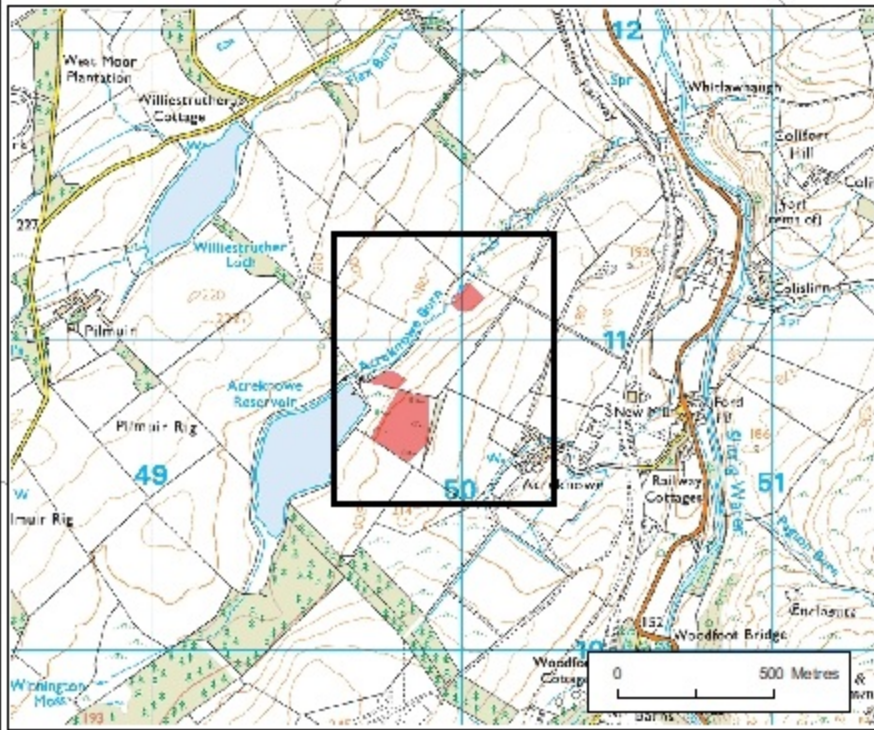

This is the plan referred to in the entry in the Schedule affecting:

Acreknowe training trenches, Stobs Camp, 460m WNW, 560m WNW and 570m NNW of Acreknowe, Stobs

Designation Reference: SM13768

Acreknowe training trenches, Stobs Camp, 460m WNW, 560m WNW and 570m NNW of Acreknowe, Stobs

Parish: Covers

Scheduled Area

Map Sheet(s):
NT41SE

Scale: 1:2,500

Contains Historic Environment Scotland and Ordnance Survey Data © Historic Environment Scotland © Crown copyright and database rights 2022 Ordnance Survey [100057073]