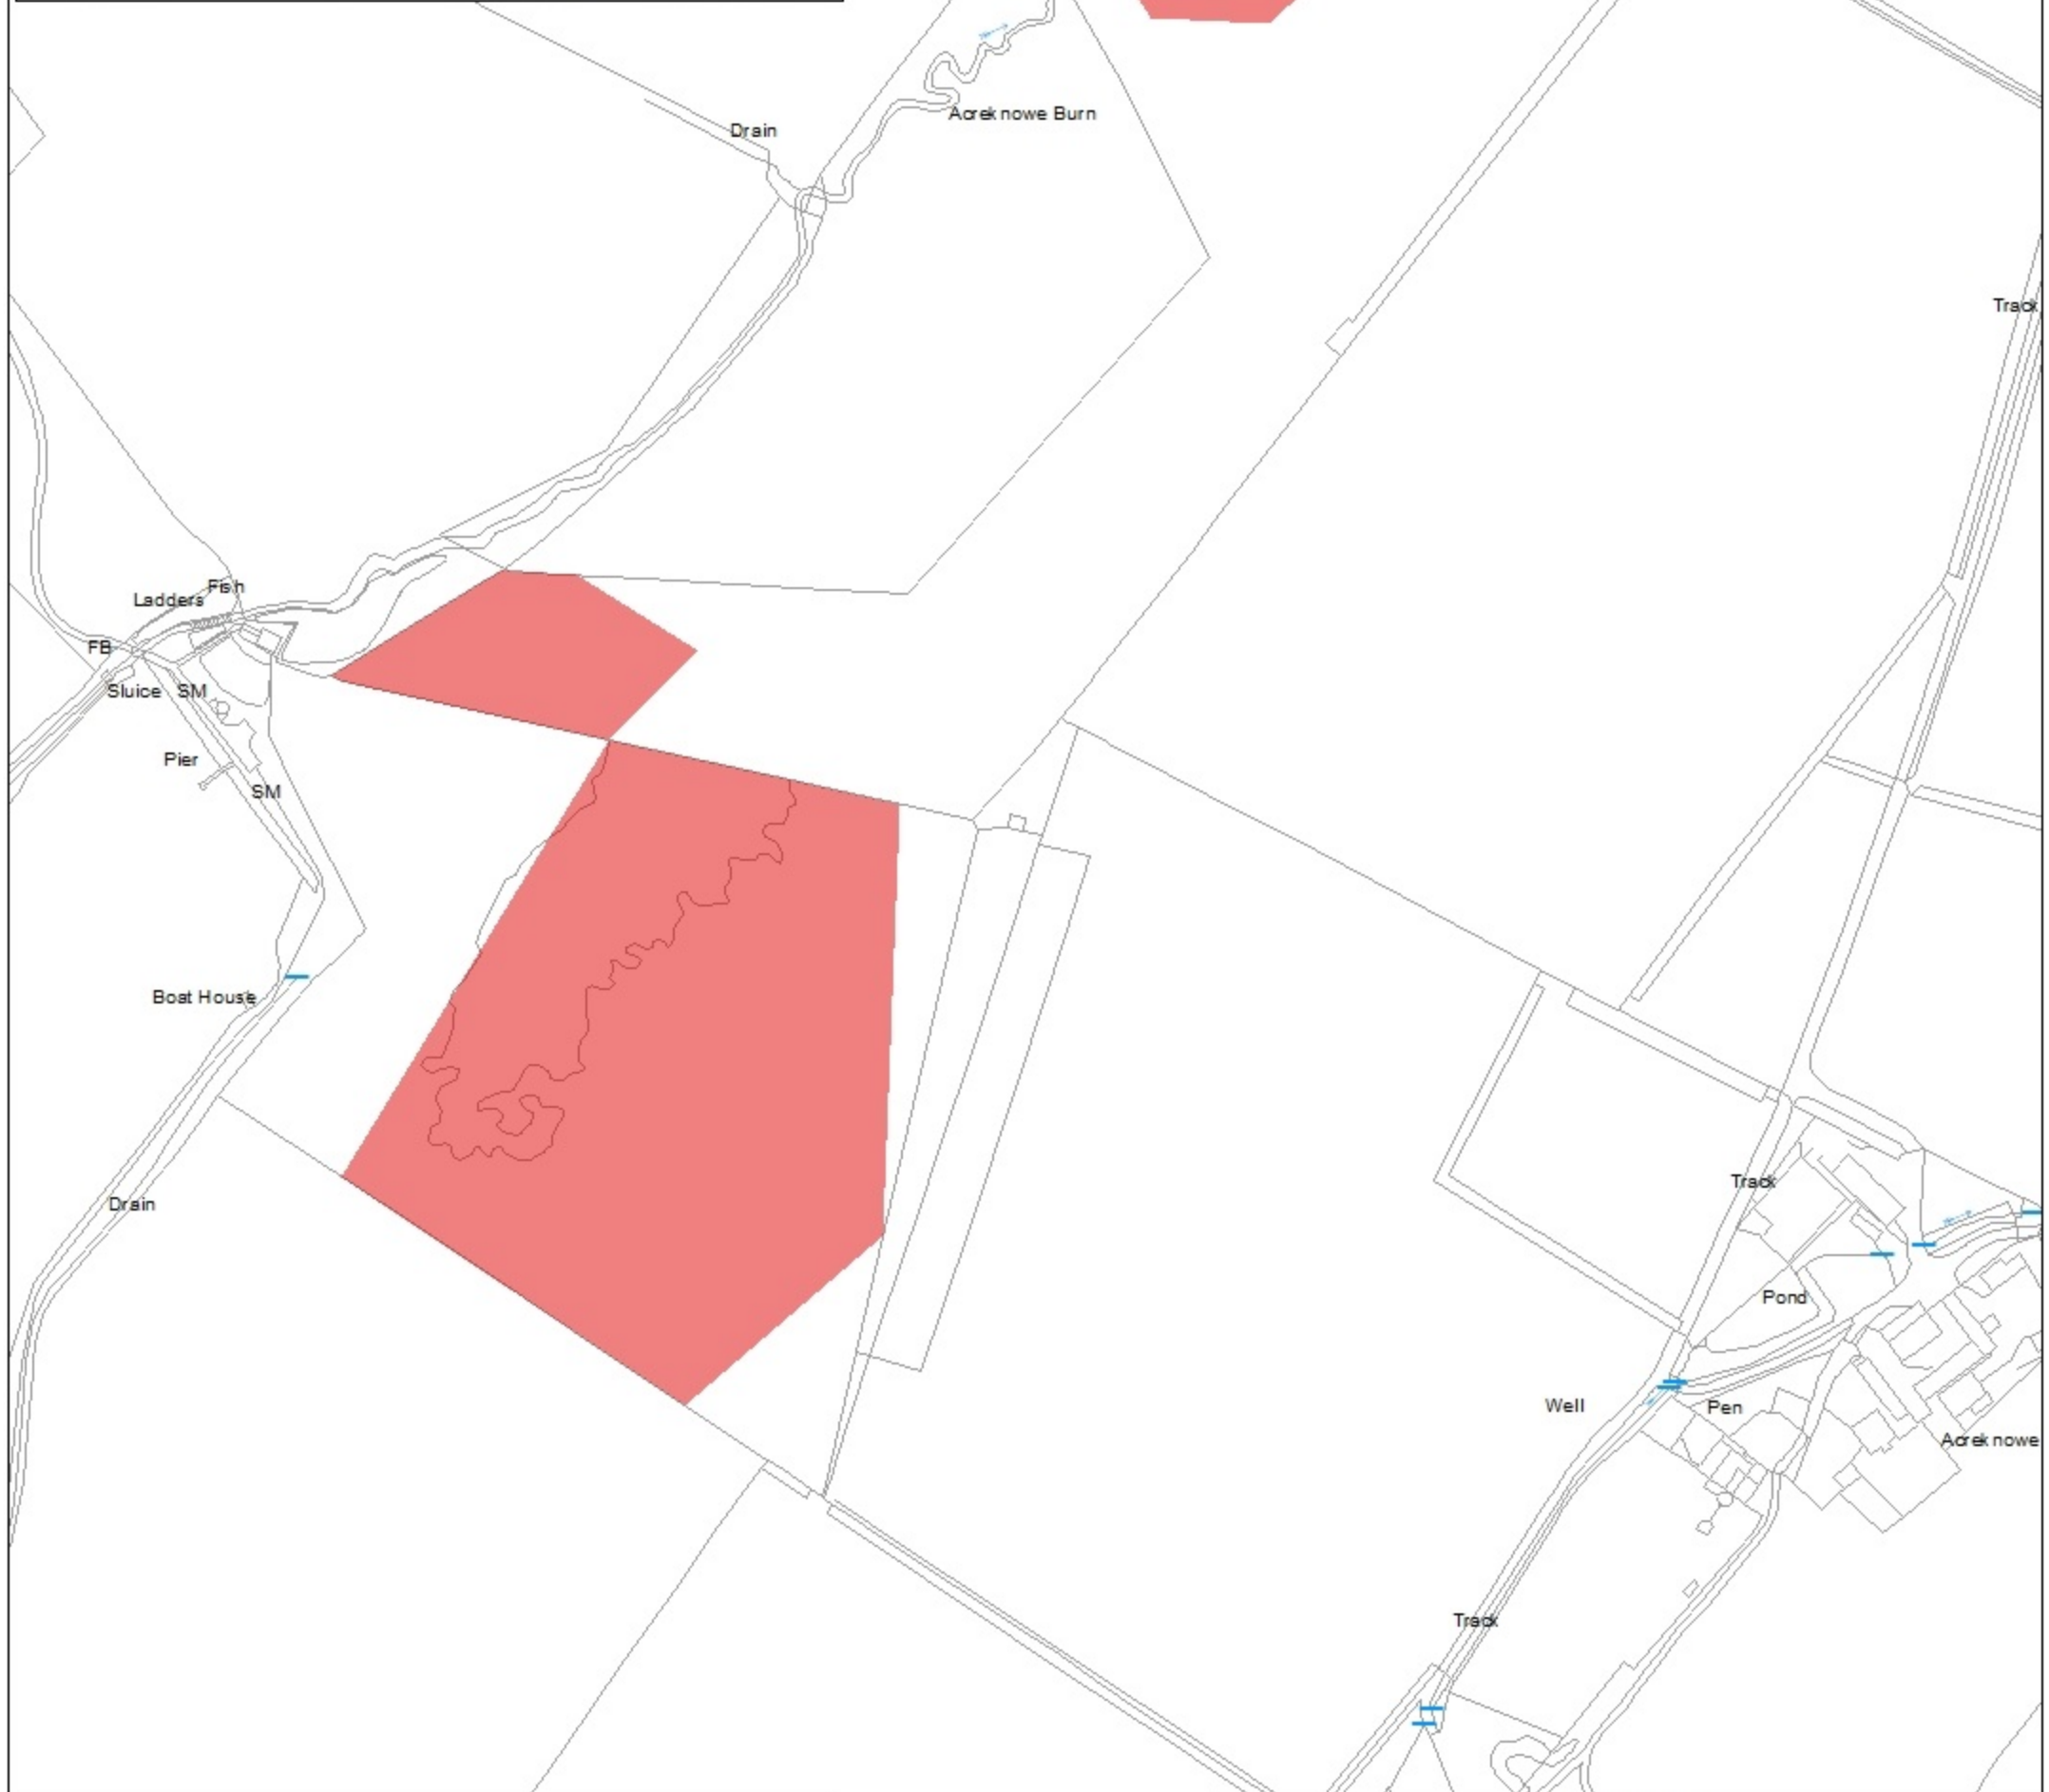

This is the plan referred to in the entry in the Schedule affecting:

Acreknowe training trenches, Stobs Camp, 460m WNW, 560m WNW and 570m NNW of Acreknowe, Stobs

Designation Reference: SM13768

Acreknowe training trenches, Stobs Camp, 460m WNW, 560m WNW and 570m NNW of Acreknowe, Stobs

Parish: Covers

Scheduled Area

Map Sheet(s):
NT41SE

Scale: 1:2,500

Contains Historic Environment Scotland and Ordnance Survey Data © Historic Environment Scotland © Crown copyright and database rights 2022 Ordnance Survey [100057073]